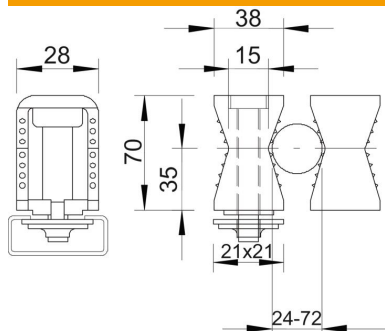

Technical data sheet

Series clip, light grey

Item number: 2255022

Heavyweight version, also suitable for rails of 16 ÷ 17 mm slot width; polyamide clip element, light grey RAL 7035; Metal parts: Electrogalvanised steel.

PA Polyamide

Master data

Item number	2255022
Type	2055 24-72 LGR
Description 1	Series clip
Description 2	with cross-head screw
Manufacturer	OBO
Dimension	24-72mm
Colour	Light grey; RAL 7035
Material	Polyamide
Smallest sales unit	20
Unit of quantity	Piece
Weight	6.471 kg
Weight unit	kg/100 pc.
CO2 Footprint (GWP) Cradle-to-Gate	0,2224 kg CO2e / 1 Piece

Technical data sheet

Series clip, light grey

Item number: 2255022

Dimensions

Dimension B	38 mm
Dimension B1	14.5 mm
Dimension H	70 mm
Dimension H1	37 mm

Technical data

Number of cables/pipes	1
Version for	Two-lobe
Fastening type	Rail fastening
for rail with slot width (with interval), max.	17 mm
for rail with slot width (with interval), min.	16 mm
Suitable in fire protection area	no
Halogen-free	yes
Plastic-covered	no
Impact-resistant	no
Bolt	M8 x 80
Clamping range D, max.	72 mm
Clamping range D, min.	24 mm
UV-resistant	no